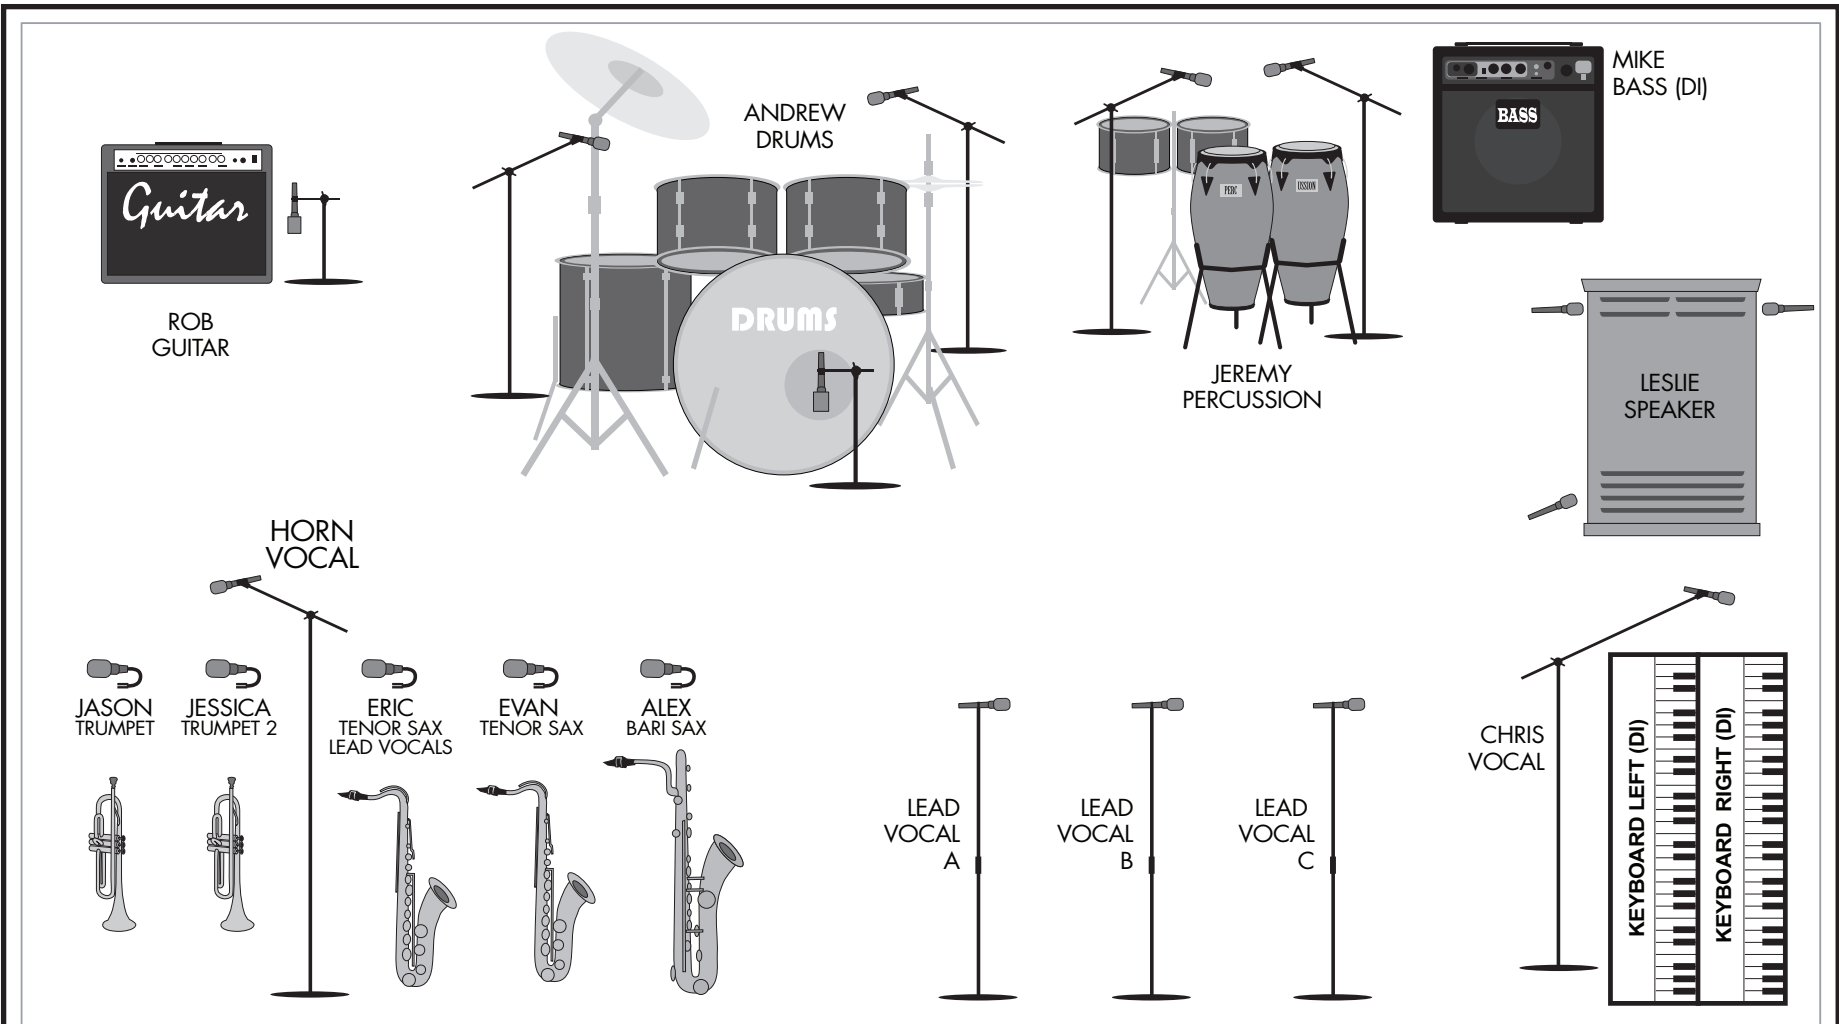

FUNKIPHINO®

STAGE PLOT 2010

TECH REQUIREMENTS
24 Channel Mixing Console (minimum)

PREFERRED MINIMUM STAGE SIZE - 20' Wide x 16' deep

POWER REQUIREMENTS
Chris at 303-250-4980

 WIRELESS HORN MICS

 VOCAL & INSTRUMENT MICS

MONITORS
WEDGES ARE NOT NEEDED FOR MOST SCENARIOS
Funkiphino travels with Aviom personal In-Ear monitors.
Band provides 28 channel snake to plug into FOH.
All inputs plug into Funkiphino Input Rack.

Please refer to Line List for additional details